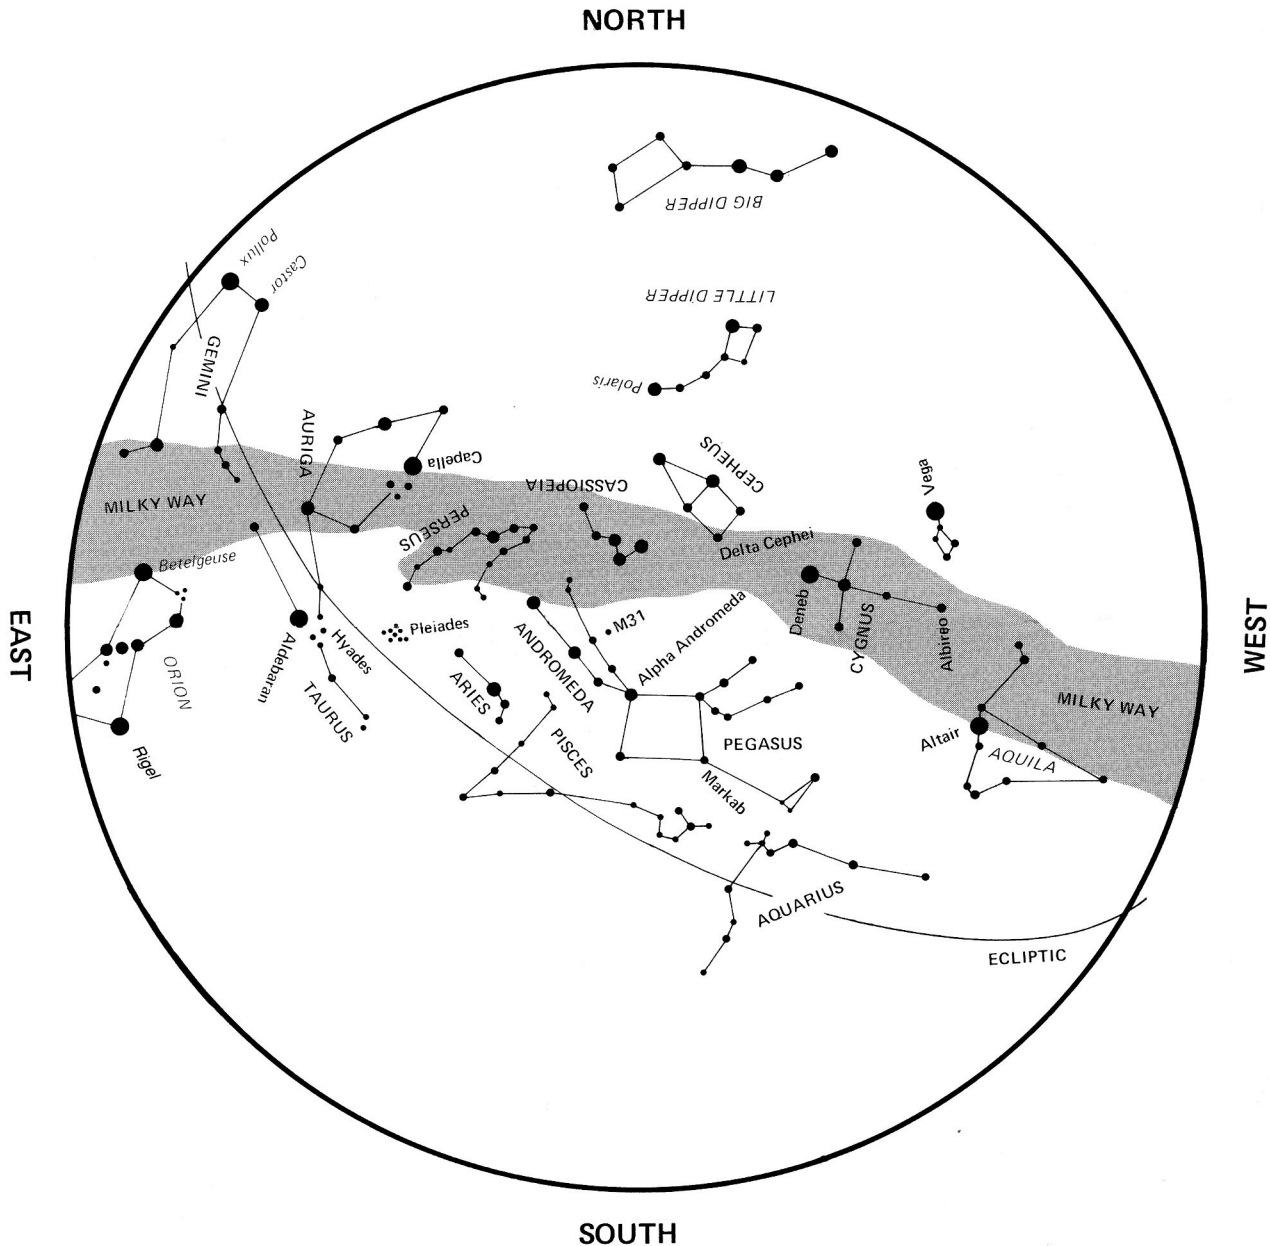

AUTUMN

The night sky as it appears at 9 p.m. standard time
on November 5th.

If viewing before 9 p.m. or before November 5th, look to the east of points indicated.
If viewing after 9 p.m. or after November 5th, look to the west of points indicated.

The gray outline represents the Milky Way.