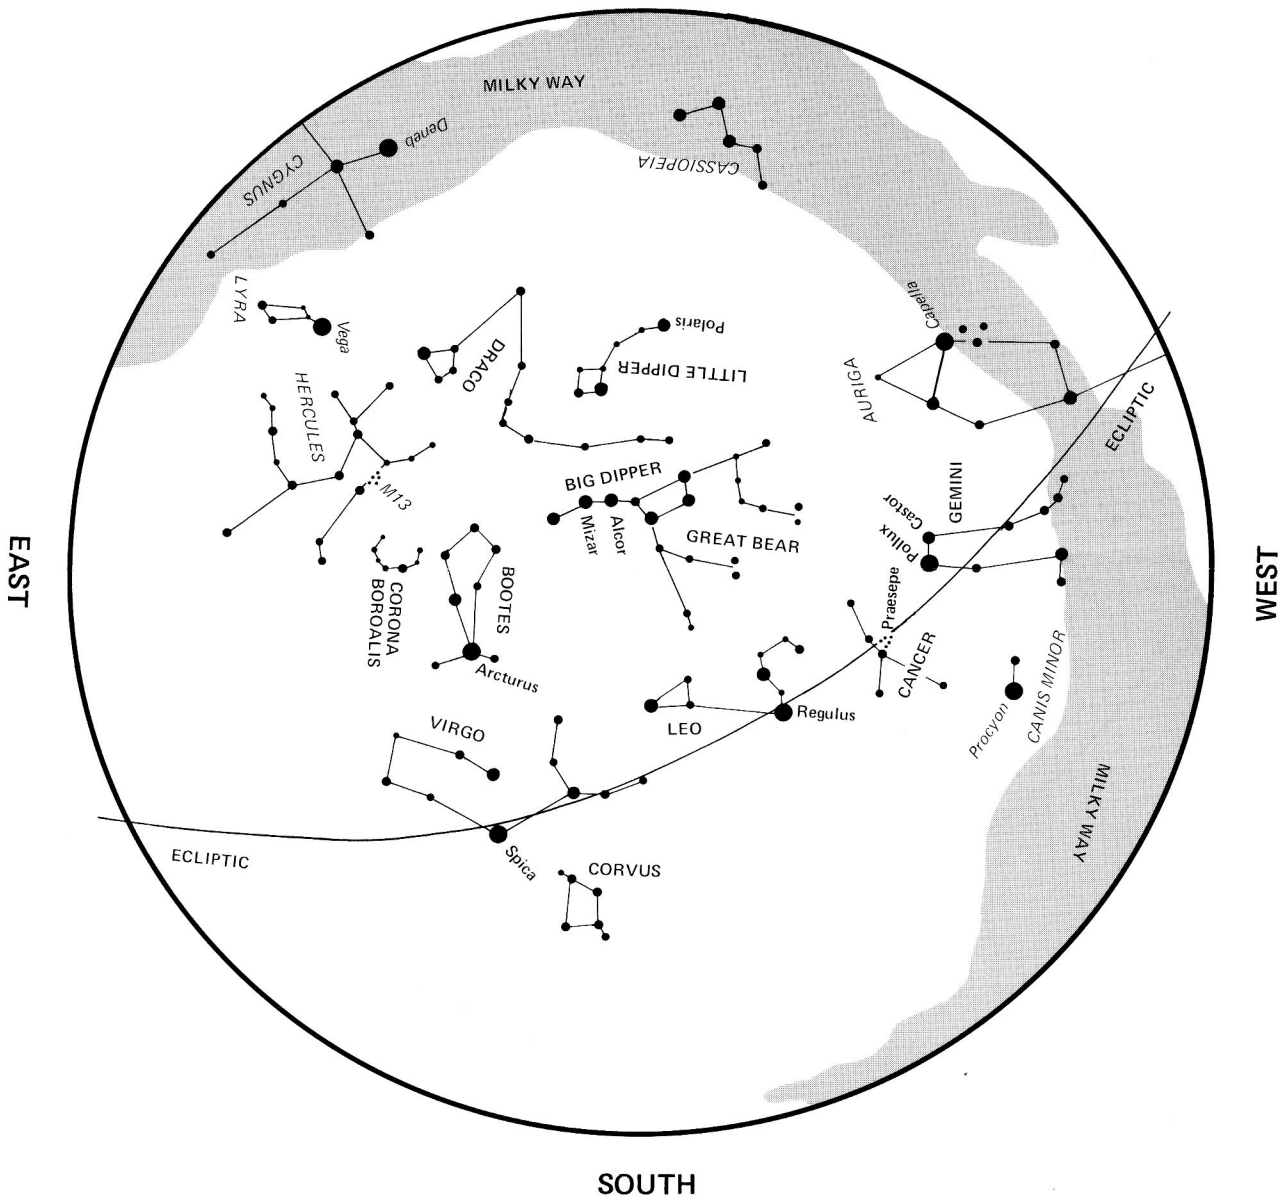

# SPRING

NORTH

The night sky as it appears at 9 p.m. standard time  
or 10 p.m. daylight time on May 5th.

If viewing before 9 p.m. or before May 5th, look to the east of points indicated.  
If viewing after 9 p.m. or after May 5th, look to the west of points indicated.

*The gray outline represents the Milky Way.*