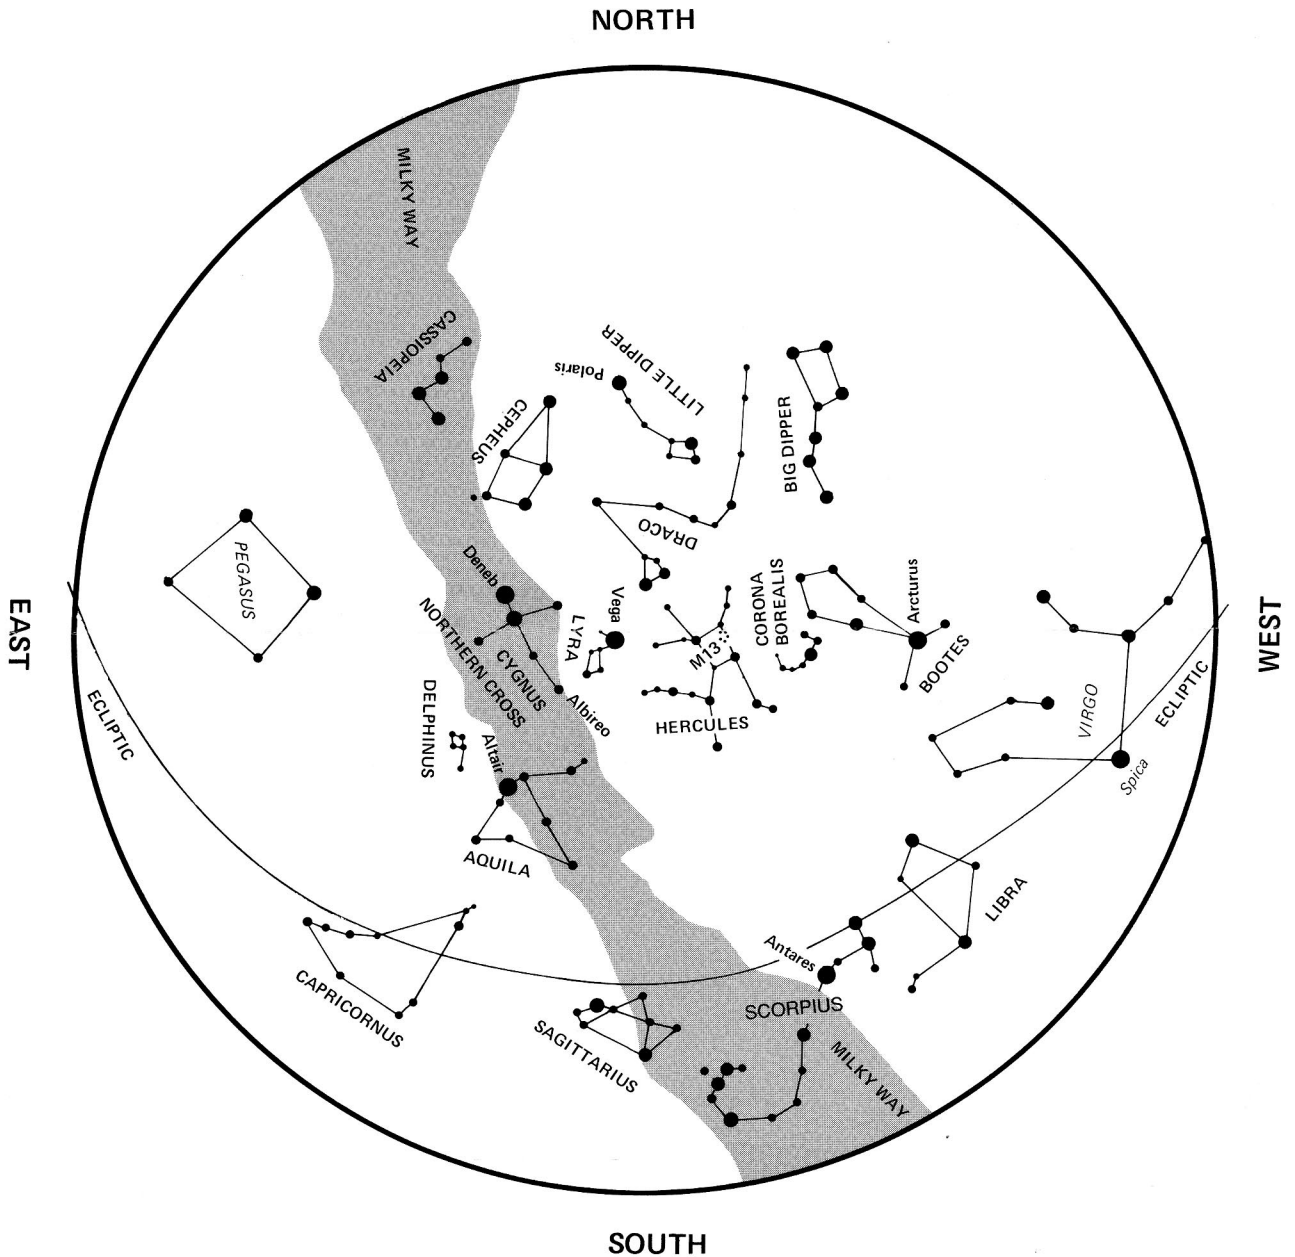

SUMMER

The night sky as it appears at 10:30 p.m. daylight time
on August 5th.

If viewing before 10:30 p.m. or before August 5th, look to the east of points indicated.
If viewing after 10:30 p.m. or after August 5th, look to the west of points indicated.

The gray outline represents the Milky Way.